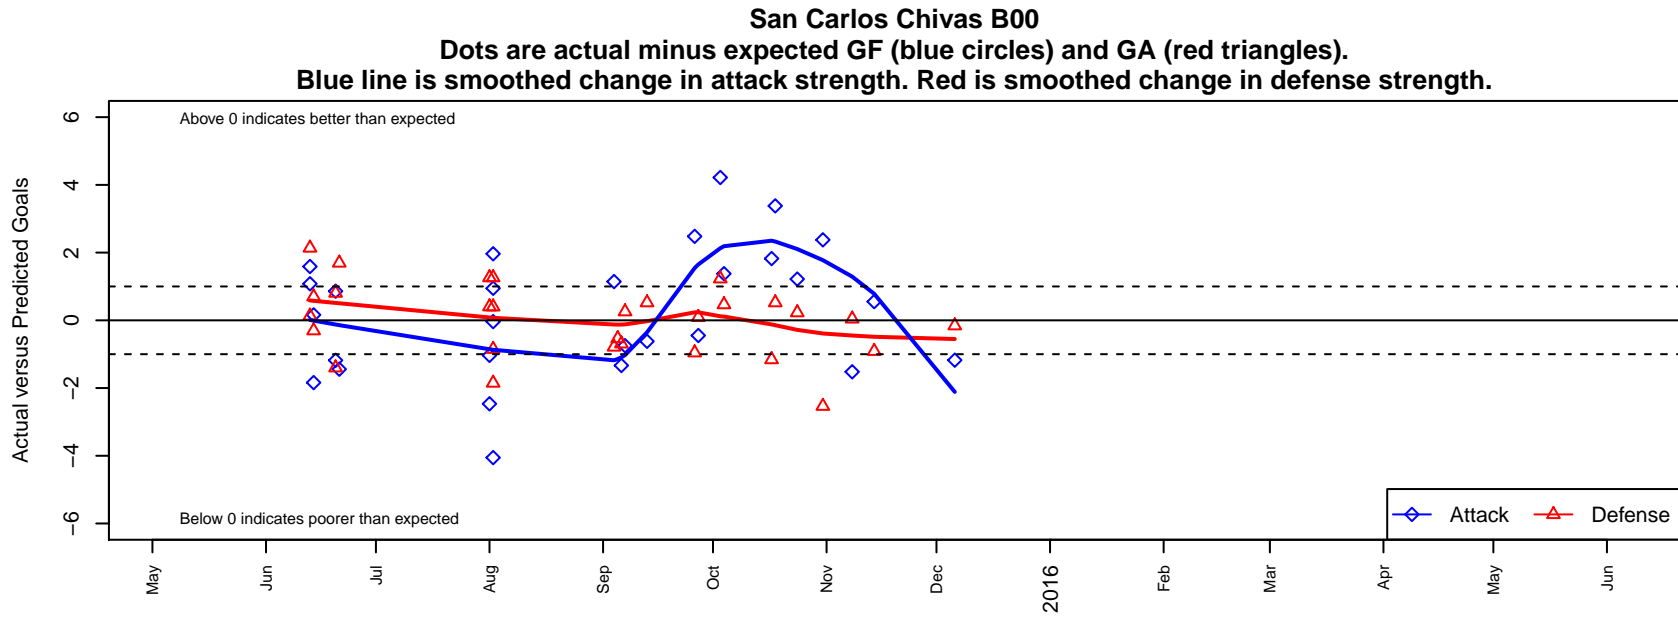

**attack and defense variance (black dot)
relative to other teams
and top 10 in region**

**attack and defense rating
relative to others at age
and all opponents in last 13 months**

San Carlos Chivas B00

Burlington, WA
B00 total strength=1324
attack=9.29 defense=4.06
fall league = PSPL Classic 1 U15

alt names used:
CHIVAS
(Ind.) Chivas
Ind. Chivas
SAN CARLOS CHIVAS
San Carlos Chivas

Venues played:
2015 Skagit Firecracker U15
2015 Snohomish United Invt BU15
2015 Strawberry Classic BU15
2015 Labor Day Cup BU15 Silver
2015 PSPL Classic 1 U15