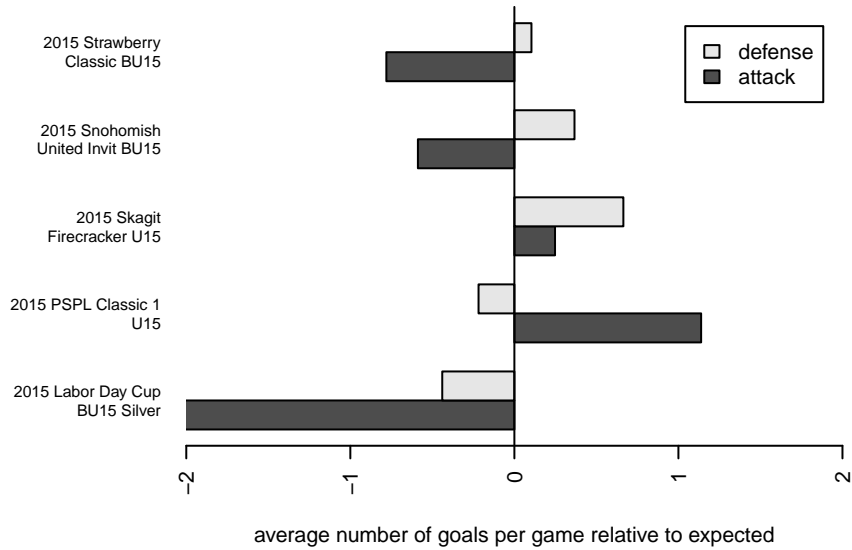

Performance relative to 13 month average