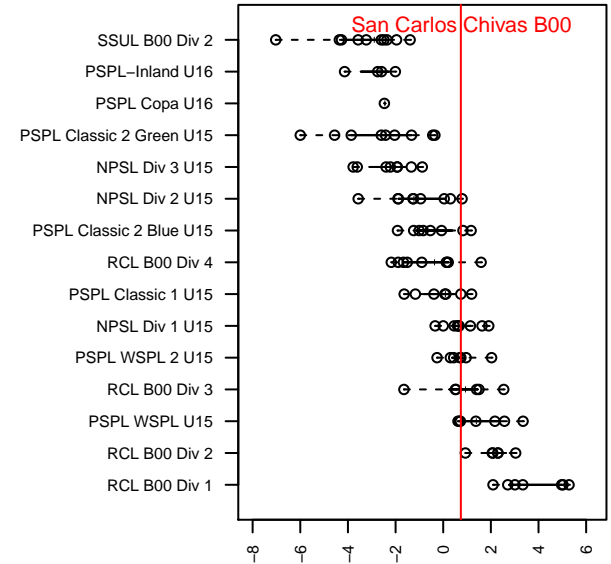

**attack and defense rating
relative to others at age
and all opponents in last 13 months**